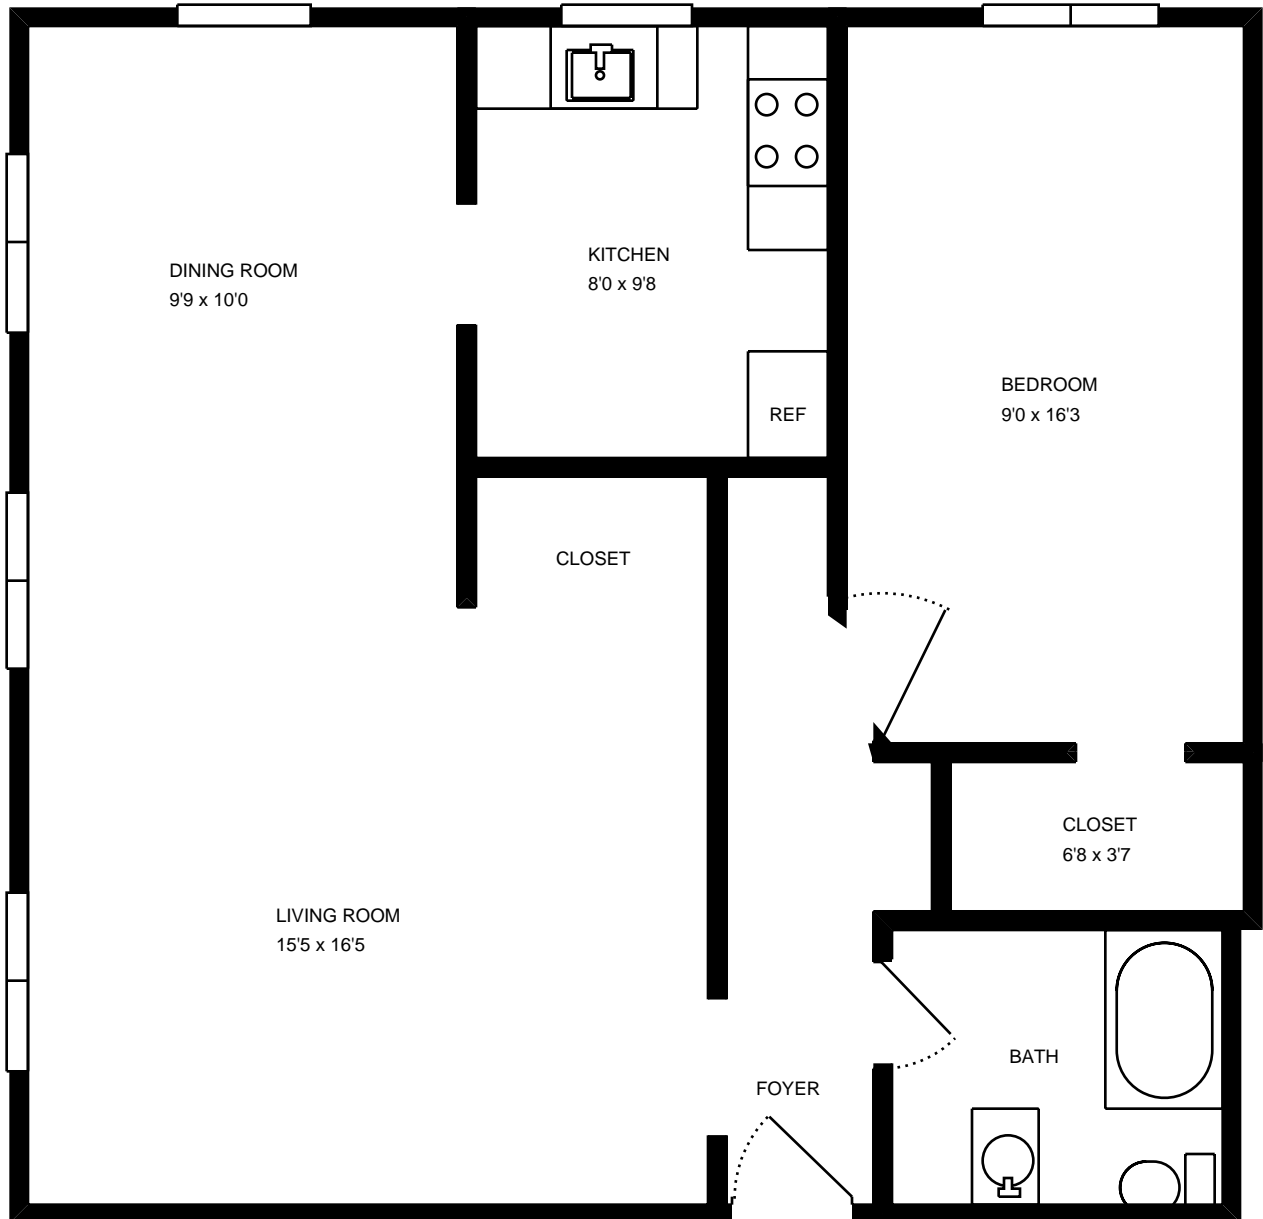

# REAL ESTATE MEASURE

Website RE  
Order #RE9800-3349  
Measure #7332063  
Measured 02/17/12

Property Address:  
2043 wightman st  
1br  
pittsburgh, PA 15217

Total interior square footage on page: 701 sf